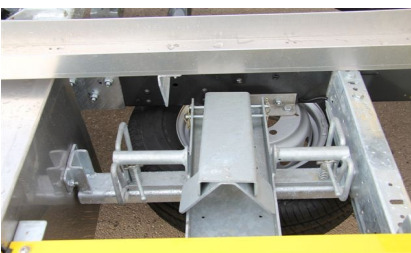

Ready to go

**Iveco 70C21, air suspension, Manuel gear box
FAS 3000 alum slidebed, 8 F radio remonte
1,5 ton wheel lift, stainless steel toolboxes
Double 6+1 cabin
3.6 ton sliding winch, motor cycle holder
LED lightbar fitted on a flyer,
LED flash light and work lights**