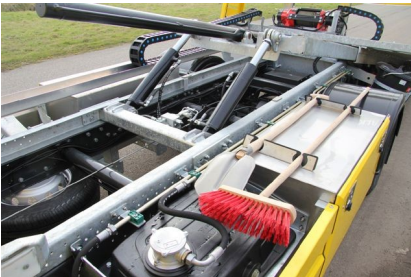

Ready to go

**Iveco 70C21, air suspension, Manuel gear box
FAS 3000 alum slidebed, 8 F radio remonte
1,5 ton wheel lift, stainless steel toolboxes
Double 6+1 cabin
3.6 ton sliding winch, motor cycle holder
LED lightbar fitted on a flyer,
LED flash light and work lights**